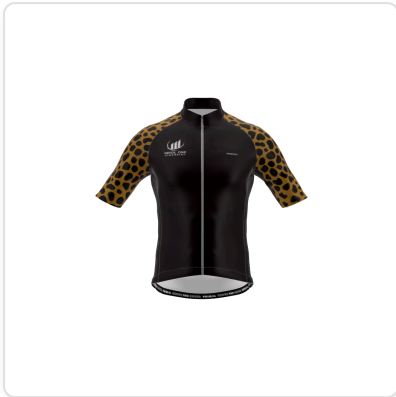

Production Order ref: M - 1779980400892

Configuration: [43707848-6e95-422d-9b7e-6d7bed7a50ef](#)

Date: 5/28/2026

PRIMAL

Product: Mens Prisma **Size:** X

Design: Starter 01 **Code:** M

[SVG Download](#)

Design and Color Specifications:

Design and Color Specifications:

PROPERTY	PLAIN COLOR	GRADIENT COLOR
Collar	#1A0009	-
Primary	#1A0009	-
Secondary	#1A0009	-
Side_panel	#1A0009	-

Team Members:

Team Members:

#	NAME	NUMBER	SIZE	QUANTITY
1	Player Name 1	1	2XL	1