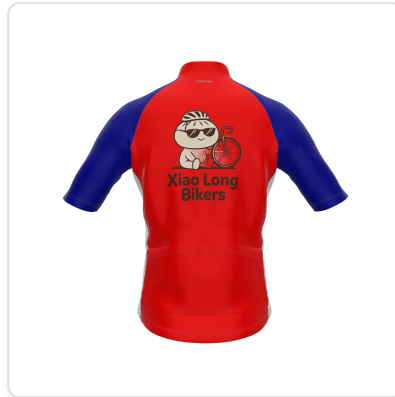

Production Order ref: M - 1770930000850

Configuration: [c306dba4-176b-4cbf-8d65-f9d9384f7bfd](#)

Date: 2/12/2026

PRIMAL

Product: Mens Prisma

Size: X

[SVG Download](#)

Design: Men Design Prisma Jersey 1 **Code:** M

Design and Color Specifications:

PROPERTY	PLAIN COLOR	GRADIENT COLOR
Primary	#FE0000	-
Secondary	#000095	-
Accent	#000000	-
Accent2	#eeeeee	-
Accent3	#FFFFFF	-
Collar	#FE0000	-
Cuff	#eeeeee	-
Side_panel	#ffffff	-
Hem	#FFFFFF	-