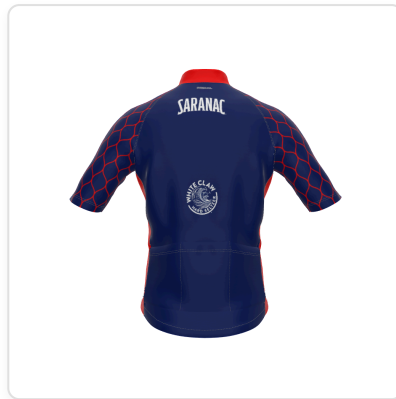

Production Order ref: M - 1771534800846

Configuration: [08af85f8-7d36-424c-bc49-f98f866bbcfb](#)

Date: 2/19/2026

PRIMAL

Product: Mens Prisma

Size: X

[SVG Download](#)

Design: Men Design Prisma Jersey 1 **Code:** M

Design and Color Specifications:

PROPERTY	PLAIN COLOR	GRADIENT COLOR
Primary	#002063	-
Secondary	#002063	-
Accent	#002063	-
Accent2	#002063	-
Accent3	#002063	-
Collar	#FE0406	-
Cuff	#002063	-
Side_panel	#FE0406	-
Hem	#002063	-