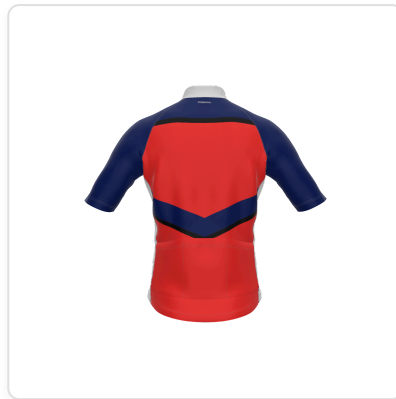

Production Order ref: M - 1774202400881

Configuration: [ec8c9d07-e9e2-4123-a1b7-84560ac0bc2c](#)

Date: 3/22/2026

PRIMAL

Product: Mens Prisma **Size:** X

Design: Starter 01 **Code:** M

[SVG Download](#)

Design and Color Specifications:

PROPERTY	PLAIN COLOR	GRADIENT COLOR
Primary	#FF3D3B	-
Secondary	#002063	-
Accent	#000000	-
Accent2	#eeeeee	-
Accent3	#FFFFFF	-
Collar	#eeeeee	-
Cuff	#eeeeee	-
Side_panel	#FFFFFF	-
Hem	#FFFFFF	-

Team Members: