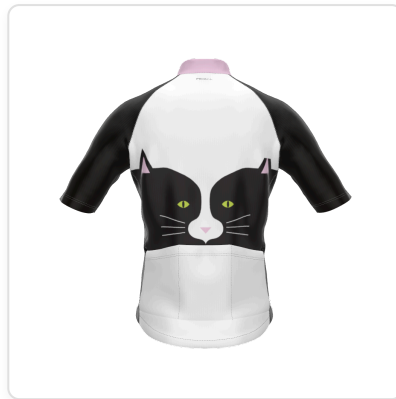

Production Order ref: M - 1775390400892

Configuration: [ecce2a21-6134-4627-8409-b7bf549b1a83](#)

Date: 4/5/2026

**PRIMAL**

**Product:** Mens Prisma

**Size:** X

[SVG Download](#)

**Design:** Men Design Prisma Jersey 1 **Code:** M

## Design and Color Specifications:

---

PROPERTY	PLAIN COLOR	GRADIENT COLOR
Collar	#EECDE2	-
Primary	#ffffff	-
Secondary	#000000	#251400
Side_panel	#000000	-