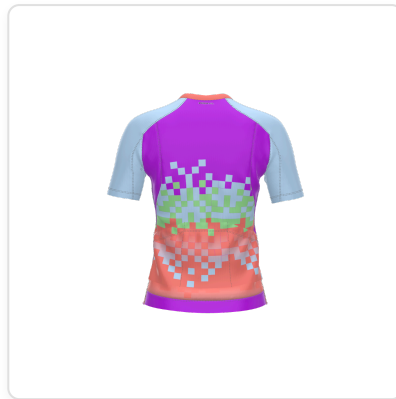

Production Order ref: W - 1781892000870

Configuration: [89388d5c-2792-4e25-81af-1cd4edb75568](#)

Date: 6/19/2026

PRIMAL

Product: Womens Omni **Size:** X

Design: Women Studio Omni **Code:** W

[SVG Download](#)

Design and Color Specifications:

Design and Color Specifications:

PROPERTY	PLAIN COLOR	GRADIENT COLOR
Primary	#C32EEC	-
Secondary	#C4E3FF	-
Accent	#A6E9A2	-
Accent2	#FE877F	#C4E3FF
Accent3	#FE877F	-
Collar	#FE877F	-
Cuff	#FE877F	-
Side_panel	#FE877F	-
Hem	#C32EEC	-