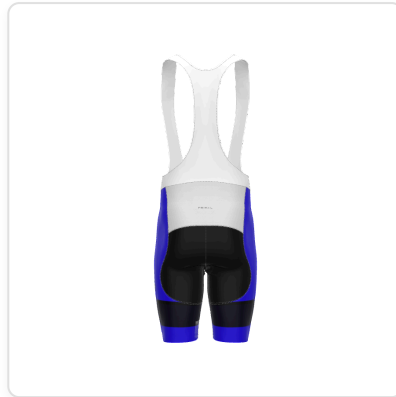

Production Order ref: MESB - 1781956800873

Configuration: [9c1292cb-36ee-4352-8e9e-e837ea863de9](#)

Date: 6/20/2026

**PRIMAL**

**Product:** Mens Etheros SR Bibs

**Size:** X

[SVG Download](#)

**Design:** Men Abstract Geo Ehteros Bibs **Code:** MESB