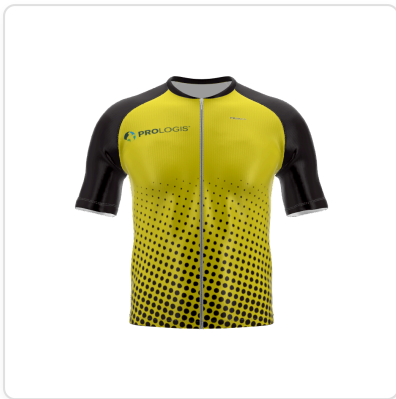

Production Order ref: M - 1776168000882

Configuration: [80276fd7-60f4-428e-8315-9c028f20bb3e](#)

Date: 4/14/2026

PRIMAL

Product: Mens Omni

Size: X

[SVG Download](#)

Design: Men Speed Machine Omni **Code:** M

Design and Color Specifications:

Design and Color Specifications:

PROPERTY	PLAIN COLOR	GRADIENT COLOR
Primary	#FFEF28	-
Secondary	#1A0009	-
Accent	#1A0009	-
Accent2	#FFE3E2	-
Accent3	#FFE3E2	-
Collar	#1A0009	-
Cuff	#FFE3E2	-
Side_panel	#FFE3E2	-
Hem	#1A0009	-