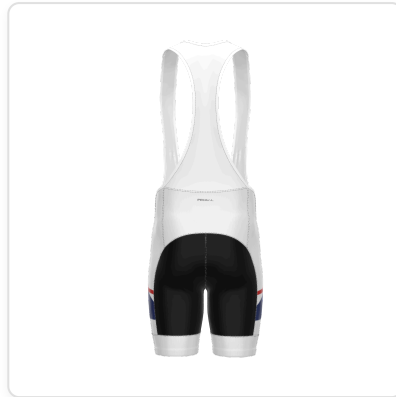

Production Order ref: M - 1781211600861

Configuration: [387fb10e-a8de-4094-bac4-5dd86b418aa8](#)

Date: 6/11/2026

**PRIMAL**

**Product:** Mens Prisma Bibs

**Size:** X

[SVG Download](#)

**Design:** Men Abstract Geo Prisma Bibs **Code:** M