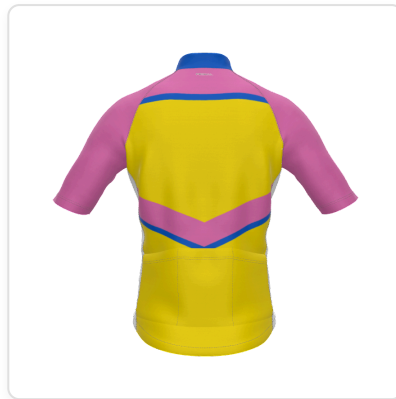

Production Order ref: M - 1779688800887

Configuration: [e45c1b0e-af56-4fac-8d99-fb6e28eb9f04](#)

Date: 5/25/2026

PRIMAL

Product: Mens Prisma **Size:** X

Design: Starter 01 **Code:** M

[SVG Download](#)

Design and Color Specifications:

Design and Color Specifications:

PROPERTY	PLAIN COLOR	GRADIENT COLOR
Primary	#FFE400	-
Secondary	#E87CBA	-
Accent	#0467CD	-
Accent2	#eeeeee	-
Accent3	#FFFFFF	-
Collar	#0467CD	-
Cuff	#eeeeee	-
Side_panel	#FFFFFF	-
Hem	#FFFFFF	-