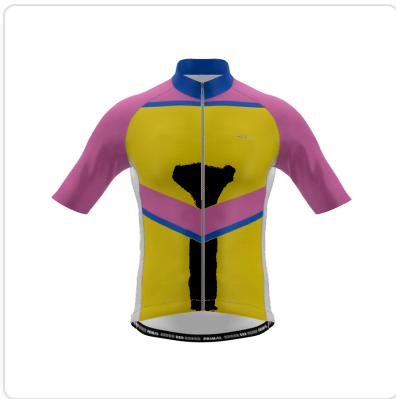

Production Order ref: M - 1779688800887

Configuration: [e45c1b0e-af56-4fac-8d99-fb6e28eb9f04](#)

Date: 5/25/2026

PRIMAL

Product: Mens Prisma **Size:** X

Design: Starter 01 **Code:** M

[SVG Download](#)

Design and Color Specifications:

Design and Color Specifications:

PROPERTY	PLAIN COLOR	GRADIENT COLOR
Primary	#FFE400	-
Secondary	#E87CBA	-
Accent	#0467CD	-
Accent2	#eeeeee	-
Accent3	#FFFFFF	-
Collar	#0467CD	-
Cuff	#eeeeee	-
Side_panel	#FFFFFF	-
Hem	#FFFFFF	-