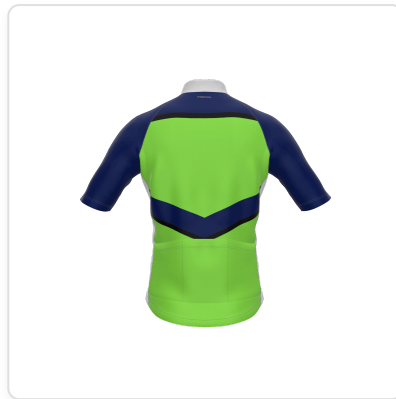

Production Order ref: M - 1774256400848

Configuration: [4da3fd68-2511-432a-8b2a-a4c4dc0ec504](#)

Date: 3/23/2026

PRIMAL

Product: Mens Prisma **Size:** X

Design: Starter 01 **Code:** M

[SVG Download](#)

Design and Color Specifications:

PROPERTY	PLAIN COLOR	GRADIENT COLOR
Primary	#9DF35B	-
Secondary	#002063	-
Accent	#000000	-
Accent2	#eeeeee	-
Accent3	#FFFFFF	-
Collar	#eeeeee	-
Cuff	#eeeeee	-
Side_panel	#FFFFFF	-
Hem	#FFFFFF	-

Team Members: