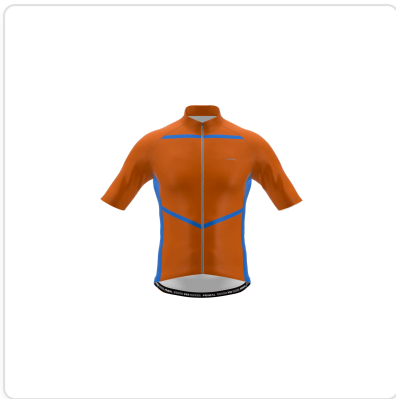

Production Order ref: M - 1779159600888

Configuration: [2c1a39bd-e5c9-435c-bda7-b10397233023](#)

Date: 5/19/2026

PRIMAL

Product: Mens Prisma **Size:** X

Design: Starter 01 **Code:** M

[SVG Download](#)

Design and Color Specifications:

Design and Color Specifications:

PROPERTY	PLAIN COLOR	GRADIENT COLOR
Primary	#FF7D01	-
Secondary	#FF7D01	-
Accent	#2993FF	-
Accent2	#eeeeee	-
Accent3	#FFFFFF	-
Collar	#FF7D01	-
Cuff	#eeeeee	-
Side_panel	#2993FF	-
Hem	#FFFFFF	-