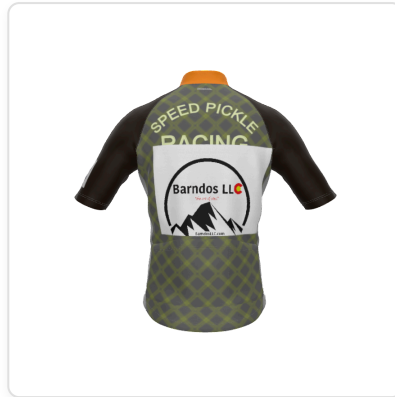

Production Order ref: M - 1780088400890

Configuration: [662b681a-9096-4b5c-9926-fd9be0da453a](#)

Date: 5/29/2026

PRIMAL

Product: Mens Prisma

Size: X

[SVG Download](#)

Design: Men Design Prisma Jersey 1 **Code:** M