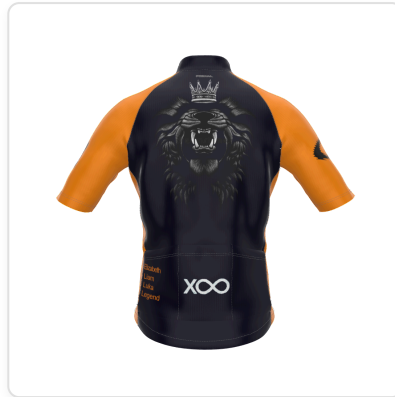

Production Order ref: M - 1782496800896

Configuration: [a433ff97-b5d5-40c8-8377-1cc4455474ee](#)

Date: 6/26/2026

**PRIMAL**

**Product:** Mens Prisma

**Size:** X

[SVG Download](#)

**Design:** Men Design Prisma Jersey 1 **Code:** M