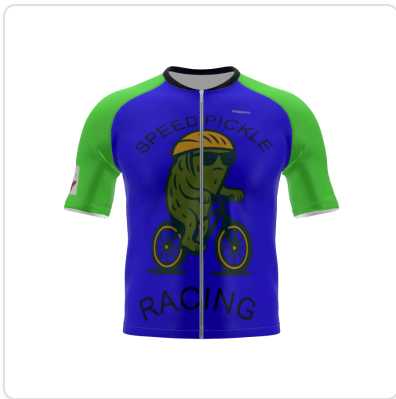

Production Order ref: M - 1781956800873

Configuration: [64c15b30-dd27-4a2a-8df8-9a5122e792ff](#)

Date: 6/20/2026

PRIMAL

Product: Mens Omni

Size: X

[SVG Download](#)

Design: Men Design Omni 1

Code: M

Design and Color Specifications:

Design and Color Specifications:

PROPERTY	PLAIN COLOR	GRADIENT COLOR
Hem	#080323	-
Collar	#080323	-
Primary	#3315F3	-
Secondary	#69ef54	-

Typography and Numbering: