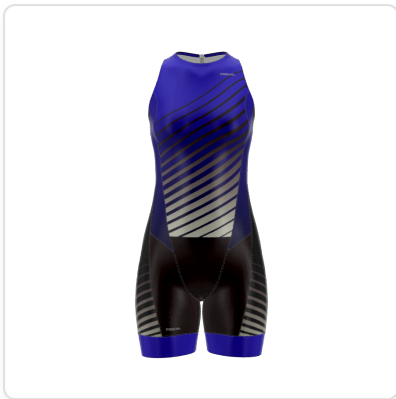

Production Order ref: W - 1775584800860

Configuration: [50e13dd4-cadc-47e8-9928-fc0d49ff1e4c](#)

Date: 4/7/2026

**PRIMAL**

**Product:** Womens Axia Tri Suit

**Size:** X

[SVG Download](#)

**Design:** Women Angled Gradient Axia **Code:** W

## Design and Color Specifications:

---

PROPERTY	PLAIN COLOR	GRADIENT COLOR
Primary	#2F11C7	#000000
Secondary	#230402	-
Accent	#1A0009	#FAFDE8
Accent2	#FFE3E2	-
Accent3	#FFE3E2	-
Collar	#FFE3E2	-
Cuff	#FFE3E2	-
Side_panel	#FFE3E2	-
Hem	#FFE3E2	-