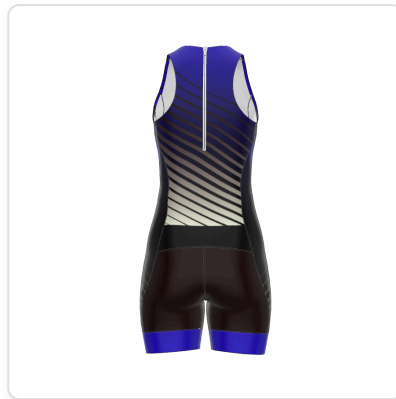

Production Order ref: W - 1775584800860

Configuration: [50e13dd4-cadc-47e8-9928-fc0d49ff1e4c](#)

Date: 4/7/2026

**PRIMAL**

**Product:** Womens Axia Tri Suit

**Size:** X

[SVG Download](#)

**Design:** Women Angled Gradient Axia **Code:** W

## Design and Color Specifications:

---

PROPERTY	PLAIN COLOR	GRADIENT COLOR
Primary	#2F11C7	#000000
Secondary	#230402	-
Accent	#1A0009	#FAFDE8
Accent2	#FFE3E2	-
Accent3	#FFE3E2	-
Collar	#FFE3E2	-
Cuff	#FFE3E2	-
Side_panel	#FFE3E2	-
Hem	#FFE3E2	-