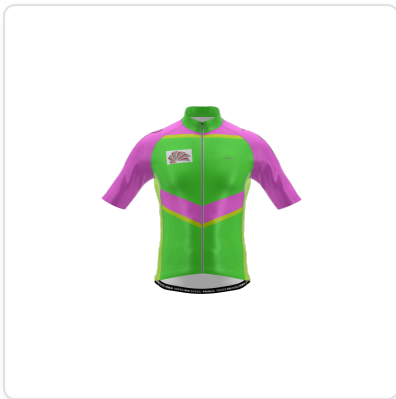

Production Order ref: M - 1773964800902

Configuration: [e4fc5c9f-b290-4d69-bbad-e88e061deae3](#)

Date: 3/20/2026

PRIMAL

Product: Mens Prisma **Size:** X

Design: Starter 01 **Code:** M

[SVG Download](#)

Design and Color Specifications:

PROPERTY	PLAIN COLOR	GRADIENT COLOR
Primary	#69ef54	#69ef54
Secondary	#ff7cee	-
Accent	#D5EB27	-
Accent2	#FFE3E2	-
Accent3	#FFE3E2	-
Collar	#69ef54	-
Cuff	#FFE3E2	-
Side_panel	#c8ff62	-
Hem	#FFE3E2	-

Typography and Numbering: