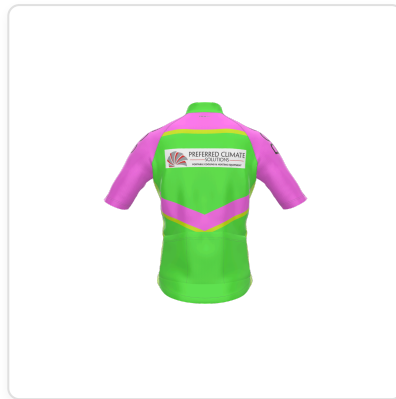

Production Order ref: M - 1773964800902

Configuration: [e4fc5c9f-b290-4d69-bbad-e88e061deae3](#)

Date: 3/20/2026

PRIMAL

Product: Mens Prisma **Size:** X

Design: Starter 01 **Code:** M

[SVG Download](#)

Design and Color Specifications:

PROPERTY	PLAIN COLOR	GRADIENT COLOR
Primary	#69ef54	#69ef54
Secondary	#ff7cee	-
Accent	#D5EB27	-
Accent2	#FFE3E2	-
Accent3	#FFE3E2	-
Collar	#69ef54	-
Cuff	#FFE3E2	-
Side_panel	#c8ff62	-
Hem	#FFE3E2	-

Typography and Numbering: