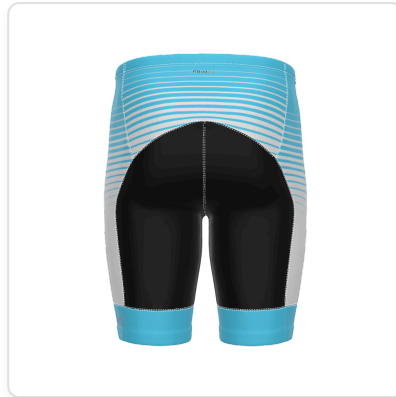

Production Order ref: M - 1781686800890

Configuration: [aca2799c-7653-4924-8555-dcf1d14cefed](#)

Date: 6/17/2026

PRIMAL

Product: Mens Prisma Shorts

Size: X

[SVG Download](#)

Design: Men Angled Gradient Prisma Shorts **Code:** M

Design and Color Specifications:

Design and Color Specifications:

PROPERTY	PLAIN COLOR	GRADIENT COLOR
Primary	#66DDFE	-
Secondary	#66DDFE	-
Accent	#FFFFFF	-
Accent2	#FFFFFF	-
Accent3	#FFFFFF	-
Collar	#66DDFE	-
Cuff	#eeeeee	-
Side_panel	#FFDFAD	-
Hem	#FFFFFF	-