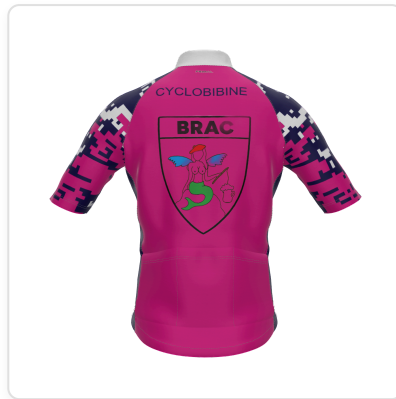

Production Order ref: M - 1781514000892

Configuration: [03872cfb-50f8-4433-90b4-cf5ed4801eea](#)

Date: 6/15/2026

PRIMAL

Product: Mens Prisma

Size: X

[SVG Download](#)

Design: Men Camo Sleeve Prisma Jersey **Code:** M

Design and Color Specifications:

Design and Color Specifications:

PROPERTY	PLAIN COLOR	GRADIENT COLOR
Accent	#D61F87	-
Collar	#eeeeee	-
Accent2	#eeeeee	-
Primary	#D61F87	-
Secondary	#11054D	-
Side_panel	#11054D	-

Typography and Numbering:

#	VALUE	FONT	COLOR
1	CYCLOBIBINE	Arial	#11054D

Team Members:

Team Members:

#	NAME	NUMBER	SIZE	QUANTITY
1	Player Name 1	1	L	1

Downloads:

Download

Download