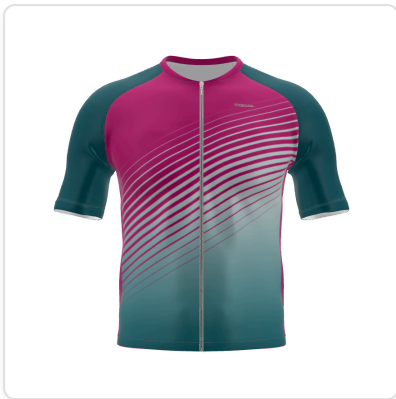

Production Order ref: M - 1776276000891

Configuration: [2c891c85-7755-4194-a292-46fe2e1c3ef6](#)

Date: 4/15/2026

**PRIMAL**

**Product:** Mens Omni

**Size:** X

[SVG Download](#)

**Design:** Men Angled Gradient Omni **Code:** M