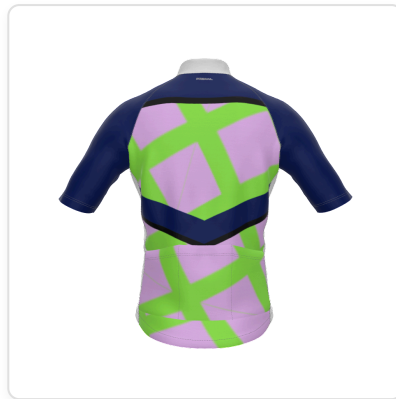

Production Order ref: M - 1782583201175

Configuration: [2ef82929-b4a3-47ac-ad02-9f4e257b3320](#)

Date: 6/27/2026

**PRIMAL**

**Product:** Mens Prisma **Size:** X

**Design:** Starter 01 **Code:** M

[SVG Download](#)

## Design and Color Specifications:

---

PROPERTY	PLAIN COLOR	GRADIENT COLOR
Primary	#9DF35B	-
Secondary	#002063	-
Accent	#000000	-
Accent2	#eeeeee	-
Accent3	#FFFFFF	-
Collar	#eeeeee	-
Cuff	#eeeeee	-
Hem	#FFFFFF	-