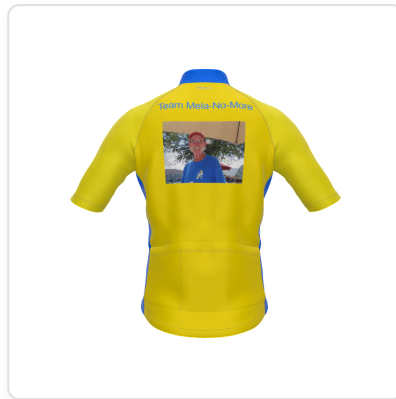

Production Order ref: M - 1781708400893

Configuration: [2ea58a3f-5bad-46b2-92ed-5eef85e4aa9a](#)

Date: 6/17/2026

PRIMAL

Product: Mens Prisma

Size: X

[SVG Download](#)

Design: Men Design Prisma Jersey 1 **Code:** M

Design and Color Specifications:

Design and Color Specifications:

PROPERTY	PLAIN COLOR	GRADIENT COLOR
Primary	#FFE400	-
Secondary	#FFEF28	-
Accent	#000000	-
Accent2	#eeeeee	-
Accent3	#FFFFFF	-
Collar	#057BFF	-
Cuff	#eeeeee	-
Side_panel	#057BFF	-
Hem	#FFFFFF	-