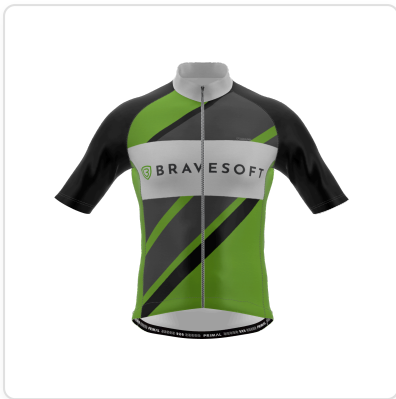

Production Order ref: M - 1779386400902

Configuration: [6e23d8d1-58f6-46ef-ba2e-043b79ac576e](#)

Date: 5/21/2026

PRIMAL

Product: Mens Prisma

Size: X

[SVG Download](#)

Design: Men Abstract Geo Prisma Jersey **Code:** M

Design and Color Specifications:

Design and Color Specifications:

PROPERTY	PLAIN COLOR	GRADIENT COLOR
Accent	#5D5D5D	-
Collar	#FFFFFF	-
Accent2	#FFFFFF	-
Accent3	#FFFFFF	-
Primary	#8CC541	-
Secondary	#1E1E1E	-
Side_panel	#8CC541	-