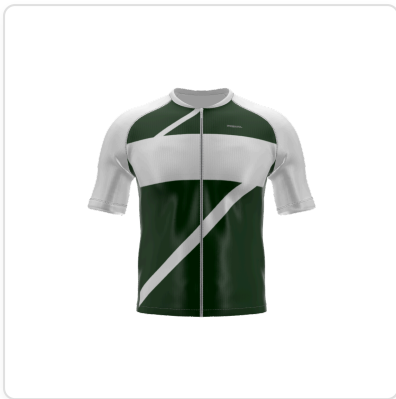

Production Order ref: M - 1781114400839

Configuration: [1049a6be-3d65-4f07-9576-70983b1ccba5](#)

Date: 6/10/2026

PRIMAL

Product: Mens Omni

Size: X

[SVG Download](#)

Design: Men Abstract Geo Omni

Code: M

Design and Color Specifications:

Design and Color Specifications:

PROPERTY	PLAIN COLOR	GRADIENT COLOR
Primary	#18421A	-
Secondary	#FCFCFC	-
Accent	#18421A	-
Accent2	#FFFFFF	-
Accent3	#FFFFFF	-
Collar	#FFFFFF	-
Cuff	#FFE3E2	-
Side_panel	#FFE3E2	-
Hem	#FFFFFF	-