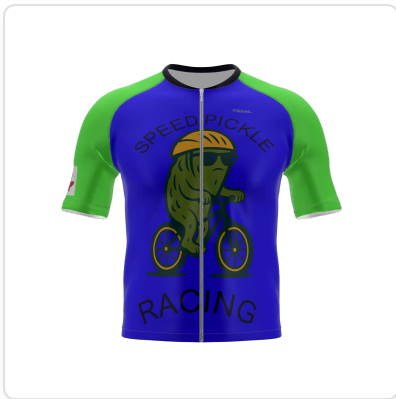

Production Order ref: M - 1781913600855

Configuration: [e1e653bf-6444-40ea-99af-2d3a038c72b4](#)

Date: 6/20/2026

PRIMAL

Product: Mens Omni   **Size:** X

Design: Men Design Omni 1   **Code:** M

[SVG Download](#)

Design and Color Specifications:

Design and Color Specifications:

PROPERTY	PLAIN COLOR	GRADIENT COLOR
Hem	#080323	-
Collar	#080323	-
Primary	#3315F3	-
Secondary	#69ef54	-