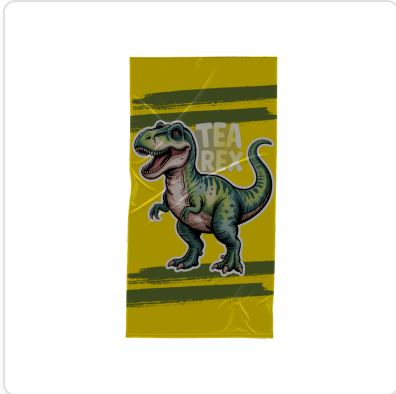

Production Order ref: Handtuch - 1761480000880

Configuration: [49be5184-32dd-4181-9154-a3c2b174d4f4](#)

Date: 10/26/2025

Product: Handtuch 70x140 cm **Size:** X

Design: handtuch_brush_streifen **Code:** Handtuch

[SVG Download](#)

Design and Color Specifications:

PROPERTY	PLAIN COLOR	GRADIENT COLOR
Primary	#FFE400	-
Secondary	#6D7C44	-
Accent	#FFD47B	-
Accent2	#A9A9A9	-
Accent3	#696969	-
Collar	#FAD714	-
Cuff	#080323	-
Side_panel	#121212	-
Hem	#000000	-