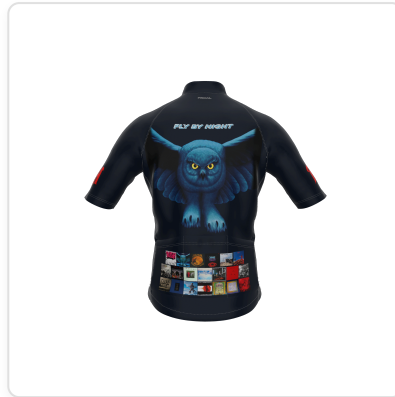

Production Order ref: M - 1770411600879

Configuration: [b221a1ca-5460-4ced-9472-d4df6e04ccfa](#)

Date: 2/6/2026

PRIMAL

Product: Mens Prisma

Size: X

[SVG Download](#)

Design: Men Design Prisma Jersey 1 **Code:** M

Design and Color Specifications:

PROPERTY	PLAIN COLOR	GRADIENT COLOR
Primary	#011327	-
Secondary	#011327	-
Accent	#000000	-
Accent2	#eeeeee	-
Accent3	#FFFFFF	-
Collar	#011327	-
Cuff	#eeeeee	-
Side_panel	#011327	-
Hem	#FFFFFF	-