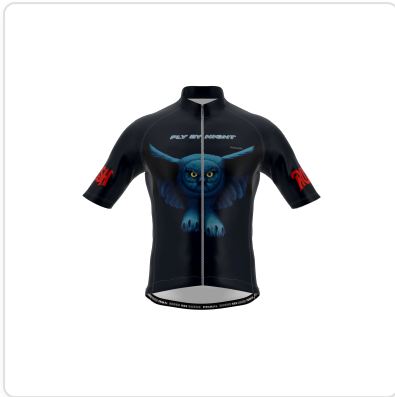

Production Order ref: M - 1770411600879

Configuration: [b221a1ca-5460-4ced-9472-d4df6e04ccfa](#)

Date: 2/6/2026

PRIMAL

Product: Mens Prisma

Size: X

[SVG Download](#)

Design: Men Design Prisma Jersey 1 **Code:** M

Design and Color Specifications:

PROPERTY	PLAIN COLOR	GRADIENT COLOR
Primary	#011327	-
Secondary	#011327	-
Accent	#000000	-
Accent2	#eeeeee	-
Accent3	#FFFFFF	-
Collar	#011327	-
Cuff	#eeeeee	-
Side_panel	#011327	-
Hem	#FFFFFF	-