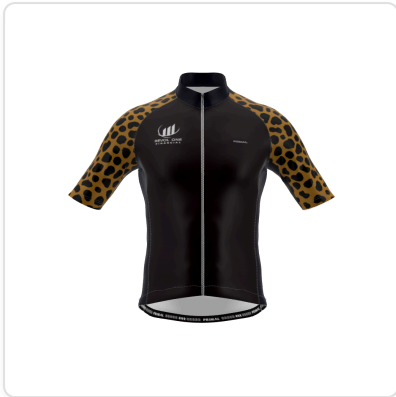

Production Order ref: M - 1779310800873

Configuration: [d5d07ddd-50a8-4482-8d0a-6448c892c912](#)

Date: 5/20/2026

PRIMAL

Product: Mens Prisma

Size: X

[SVG Download](#)

Design: Men Design Prisma Jersey 1 **Code:** M

Design and Color Specifications:

Design and Color Specifications:

PROPERTY	PLAIN COLOR	GRADIENT COLOR
Primary	#1A0009	-
Secondary	#080323	-
Accent	#000000	-
Accent2	#eeeeee	-
Accent3	#FFFFFF	-
Collar	#080323	-
Cuff	#eeeeee	-
Side_panel	#080323	-
Hem	#FFFFFF	-