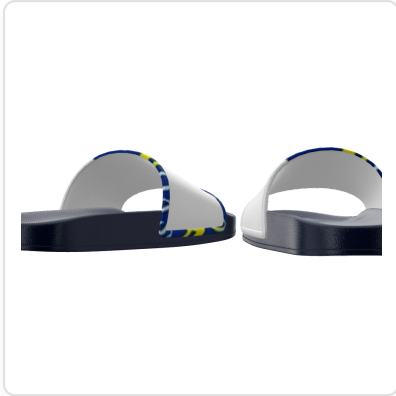

## Design and Color Specifications:

PROPERTY	PLAIN COLOR	GRADIENT COLOR
Primary	#FAD714	-
Secondary	#3C5AA0	-
Accent	#FFE3E2	-
Accent2	#FFE3E2	-
Accent3	#FFE3E2	-
Collar	#FFE3E2	-
Cuff	#FFE3E2	-
Side_panel	#FFE3E2	-
Hem	#41465A	-