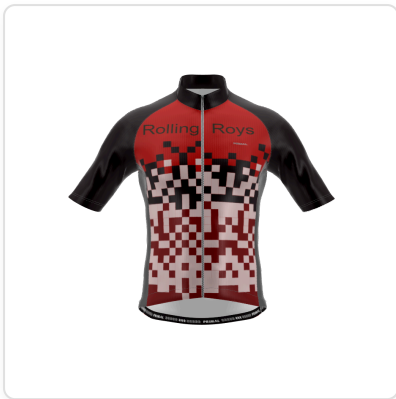

Production Order ref: M - 1775239200884

Configuration: [db343776-f86b-4fbf-b5c8-9201a9e453f7](#)

Date: 4/3/2026

PRIMAL

Product: Mens Prisma

Size: X

[SVG Download](#)

Design: Men Studio Prisma Jersey **Code:** M

Design and Color Specifications:

Design and Color Specifications:

PROPERTY	PLAIN COLOR	GRADIENT COLOR
Primary	#CD0E06	-
Secondary	#1A0009	-
Accent	#FFE3E2	-
Accent2	#880004	-
Accent3	#FFE3E2	-
Collar	#1A0009	-
Cuff	#FFE3E2	-
Side_panel	#696969	-
Hem	#FFE3E2	-

Typography and Numbering:

#	VALUE	FONT	COLOR
1	Rolling	Arial	#242400
2	Roys	Arial	#242400

Team Members:

Team Members:

#	NAME	NUMBER	SIZE	QUANTITY
1			XL	3

Additional Options:
