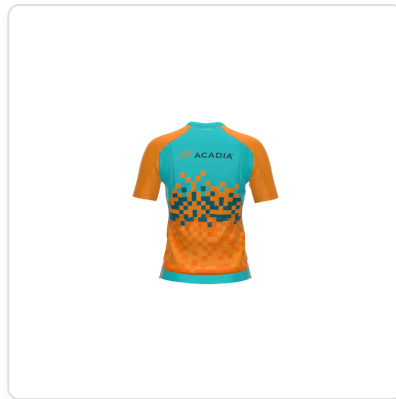

Production Order ref: W - 1778522400883

Configuration: [c69b11b1-6eaa-4306-8874-9eb40a30ca35](#)

Date: 5/11/2026

PRIMAL

Product: Womens Omni **Size:** X

Design: Women Studio Omni **Code:** W

[SVG Download](#)

Design and Color Specifications:

Design and Color Specifications:

PROPERTY	PLAIN COLOR	GRADIENT COLOR
Primary	#1BC7CB	-
Secondary	#FF9623	-
Accent	#036975	-
Accent2	#FF7D01	-
Accent3	#FF9623	-
Collar	#1BC7CB	-
Cuff	#FFE3E2	-
Side_panel	#FFE3E2	-
Hem	#1BC7CB	-