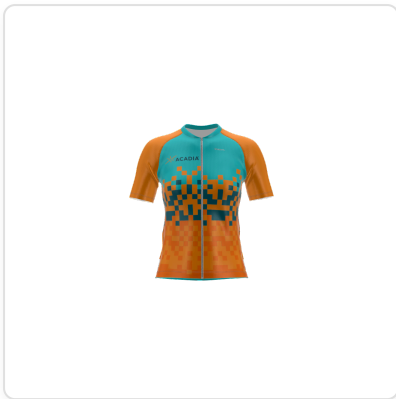

Production Order ref: W - 1778522400883

Configuration: [c69b11b1-6eaa-4306-8874-9eb40a30ca35](#)

Date: 5/11/2026

PRIMAL

Product: Womens Omni **Size:** X

Design: Women Studio Omni **Code:** W

[SVG Download](#)

Design and Color Specifications:

Design and Color Specifications:

PROPERTY	PLAIN COLOR	GRADIENT COLOR
Primary	#1BC7CB	-
Secondary	#FF9623	-
Accent	#036975	-
Accent2	#FF7D01	-
Accent3	#FF9623	-
Collar	#1BC7CB	-
Cuff	#FFE3E2	-
Side_panel	#FFE3E2	-
Hem	#1BC7CB	-