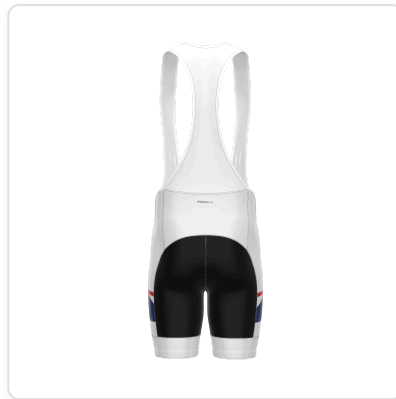

Production Order ref: M - 1781211600861

Configuration: [34378d96-825a-4de3-8377-67a6109fcfc2](#)

Date: 6/11/2026

PRIMAL

Product: Mens Prisma Bibs

Size: X

[SVG Download](#)

Design: Men Abstract Geo Prisma Bibs **Code:** M

Design and Color Specifications:

Design and Color Specifications:

PROPERTY	PLAIN COLOR	GRADIENT COLOR
Accent	#002063	-
Accent2	#CD0E06	-
Primary	#FFFFFF	-
Secondary	#FFFFFF	-

Team Members:

Team Members:

#	NAME	NUMBER	SIZE	QUANTITY
1	Player Name 1	1	M	1