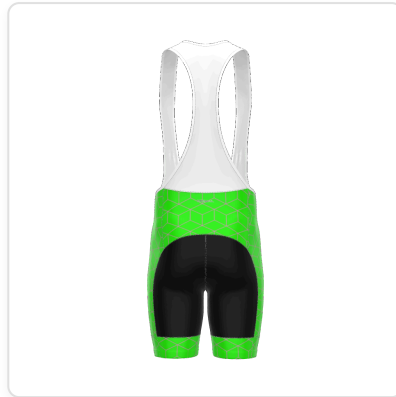

Production Order ref: M - 1774461600900

Configuration: [6e72098b-36df-44b8-abfe-bc2aad006380](#)

Date: 3/25/2026

PRIMAL

Product: Mens Prisma Bibs

Size: X

[SVG Download](#)

Design: Men Design Prisma Bibs 1 **Code:** M

Design and Color Specifications:

PROPERTY	PLAIN COLOR	GRADIENT COLOR
Primary	#39FF14	-
Secondary	#FFE3E2	-
Accent	#FFE3E2	-
Accent2	#FFE3E2	-
Accent3	#FFE3E2	-
Collar	#FFE3E2	-
Cuff	#FFE3E2	-
Side_panel	#FFE3E2	-
Hem	#FFE3E2	-