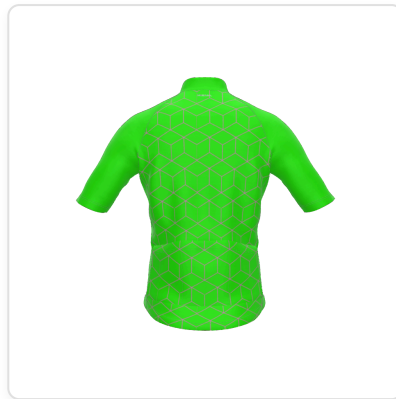

Production Order ref: M - 1774461600900

Configuration: [24e5e51d-aa85-44fb-8ad3-f5fd5a3b5035](#)

Date: 3/25/2026

PRIMAL

Product: Mens Prisma

Size: X

[SVG Download](#)

Design: Men Design Prisma Jersey 1 **Code:** M

Design and Color Specifications:

PROPERTY	PLAIN COLOR	GRADIENT COLOR
Primary	#39FF14	-
Secondary	#39FF14	-
Accent	#000000	-
Accent2	#eeeeee	-
Accent3	#FFFFFF	-
Collar	#39FF14	-
Cuff	#eeeeee	-
Side_panel	#39FF14	-
Hem	#FFFFFF	-