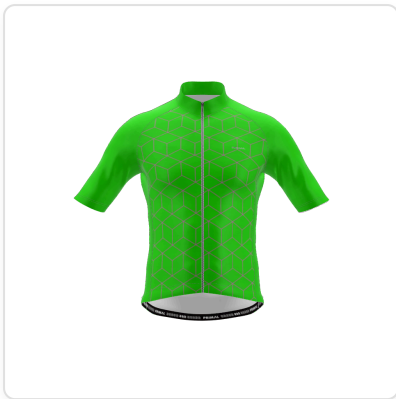

Production Order ref: M - 1774461600900

Configuration: [24e5e51d-aa85-44fb-8ad3-f5fd5a3b5035](#)

Date: 3/25/2026

PRIMAL

Product: Mens Prisma

Size: X

[SVG Download](#)

Design: Men Design Prisma Jersey 1 **Code:** M

Design and Color Specifications:

PROPERTY	PLAIN COLOR	GRADIENT COLOR
Primary	#39FF14	-
Secondary	#39FF14	-
Accent	#000000	-
Accent2	#eeeeee	-
Accent3	#FFFFFF	-
Collar	#39FF14	-
Cuff	#eeeeee	-
Side_panel	#39FF14	-
Hem	#FFFFFF	-