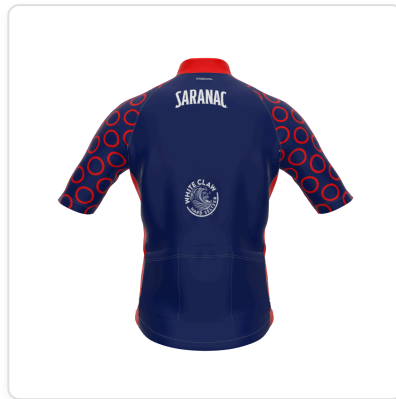

Production Order ref: M - 1771426800898

Configuration: [baf8aa88-078e-42d8-bbf4-37a071226d87](#)

Date: 2/18/2026

PRIMAL

Product: Mens Prisma

Size: X

[SVG Download](#)

Design: Men Design Prisma Jersey 1 **Code:** M

Design and Color Specifications:

PROPERTY	PLAIN COLOR	GRADIENT COLOR
Primary	#002063	-
Secondary	#002063	-
Accent	#002063	-
Accent2	#002063	-
Accent3	#002063	-
Collar	#FE0406	-
Cuff	#002063	-
Side_panel	#FE0406	-
Hem	#002063	-