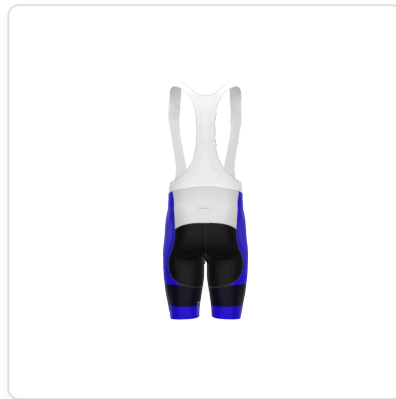

Production Order ref: MESB - 1781956800873

Configuration: [42a077d4-d179-4042-9e07-976fd200db46](#)

Date: 6/20/2026

**PRIMAL**

**Product:** Mens Etheros SR Bibs

**Size:** X

[SVG Download](#)

**Design:** Men Abstract Geo Etheros Bibs **Code:** MESB