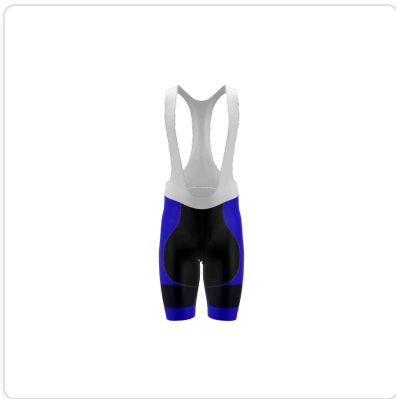

Production Order ref: MESB - 1781956800873

Configuration: [42a077d4-d179-4042-9e07-976fd200db46](#)

Date: 6/20/2026

**PRIMAL**

**Product:** Mens Etheros SR Bibs

**Size:** X

[SVG Download](#)

**Design:** Men Abstract Geo Etheros Bibs **Code:** MESB