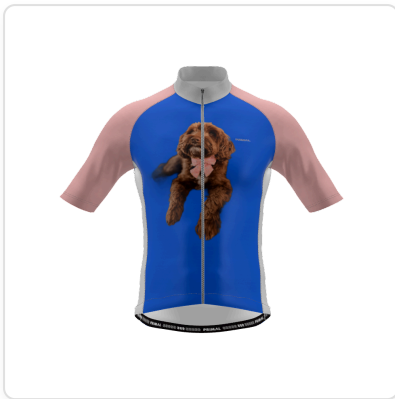

Production Order ref: M - 1780887600868

Configuration: [da19dd71-81fe-444c-a52c-19dd84e1aa3b](#)

Date: 6/8/2026

**PRIMAL**

**Product:** Mens Prisma

**Size:** X

[SVG Download](#)

**Design:** Men Design Prisma Jersey 1 **Code:** M