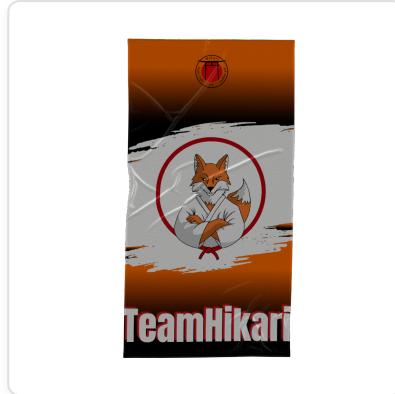

Production Order ref: Handtuch - 1764612000936

Configuration: [4d987368-f820-464a-8791-bca0dcbebfdf](#)

Date: 12/1/2025

Product: Handtuch 70x140 cm **Size:** X

Design: handtuch_top_bottom_hole **Code:** Handtuch

[SVG Download](#)

Design and Color Specifications:

PROPERTY	PLAIN COLOR	GRADIENT COLOR
Primary	#F9F9F8	-
Secondary	#FF7D01	#000000
Accent	#FFD47B	-
Accent2	#A9A9A9	-
Accent3	#696969	-
Collar	#FFE3E2	-
Cuff	#080323	-
Side_panel	#FFE3E2	-
Hem	#FFE3E2	-