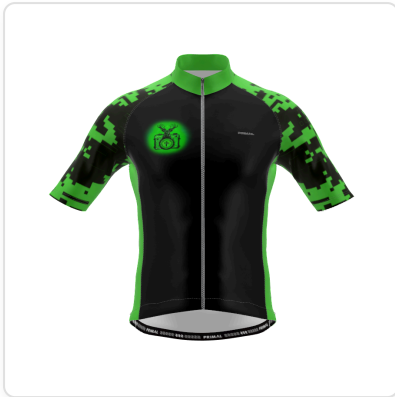

Production Order ref: M - 1783015200886

Configuration: [3c3e5c9e-90f5-4774-a414-87496990b433](#)

Date: 7/2/2026

PRIMAL

Product: Mens Prisma

Size: X

[SVG Download](#)

Design: Men Camo Sleeve Prisma Jersey **Code:** M

Design and Color Specifications:

Design and Color Specifications:

PROPERTY	PLAIN COLOR	GRADIENT COLOR
Primary	#000000	-
Secondary	#69ef54	-
Accent	#1A1F00	-
Accent2	#1A1F00	-
Accent3	#69ef54	-
Collar	#69ef54	-
Cuff	#eeeeee	-
Hem	#FFFFFF	-
Side_panel	#69ef54	-