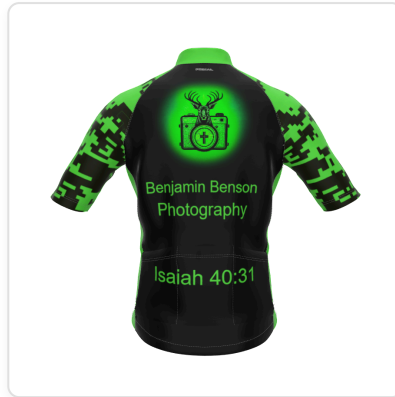

Production Order ref: M - 1783015200886

Configuration: [3c3e5c9e-90f5-4774-a414-87496990b433](#)

Date: 7/2/2026

PRIMAL

Product: Mens Prisma

Size: X

[SVG Download](#)

Design: Men Camo Sleeve Prisma Jersey **Code:** M

Typography and Numbering:

#	VALUE	FONT	COLOR
1	Benjamin Benson	Arial	#69ef54
2	Photography	Arial	#69ef54
3	Isaiah 40:31	Arial	#69ef54

Team Members:

#	NAME	NUMBER	SIZE	QUANTITY
1	Player Name 1	1	M	1

Downloads: