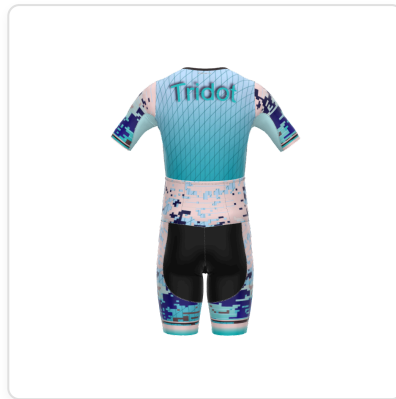

Production Order ref: E - 1767992400883

Configuration: [bd8f7e34-7295-46e8-8095-f0af09b0f2a1](#)

Date: 1/9/2026

**PRIMAL**

**Product:** Etheros Sr Speedsuit

**Size:** X

[SVG Download](#)

**Design:** Men Camo Sleeve Etheros Speedsuit **Code:** E

## Design and Color Specifications:

PROPERTY	PLAIN COLOR	GRADIENT COLOR
Primary	#C4E3FF	#03ADBC
Secondary	#FFE3E2	#3DCED1
Accent	#11054D	#543AFD
Accent2	#FFE3E2	#1A0009
Accent3	#FFE3E2	#1BC7CB
Collar	#1A0009	-
Cuff	#FFE3E2	-
Side_panel	#C3F0F5	-
Hem	#FFE3E2	-