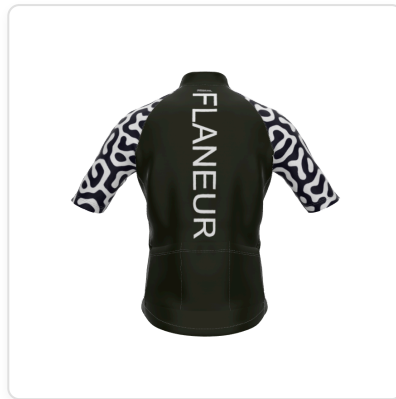

Production Order ref: M - 1772128800883

Configuration: [3d93bf72-3318-4915-a4e7-3c63307a57a7](#)

Date: 2/26/2026

PRIMAL

Product: Mens Prisma

Size: X

[SVG Download](#)

Design: Men Design Prisma Jersey 1 **Code:** M

Design and Color Specifications:

PROPERTY	PLAIN COLOR	GRADIENT COLOR
Primary	#1A1F00	-
Secondary	#ffffff	-
Accent	#000000	-
Accent2	#eeeeee	-
Accent3	#FFFFFF	-
Collar	#1A1F00	-
Cuff	#eeeeee	-
Side_panel	#1A1F00	-
Hem	#FFFFFF	-