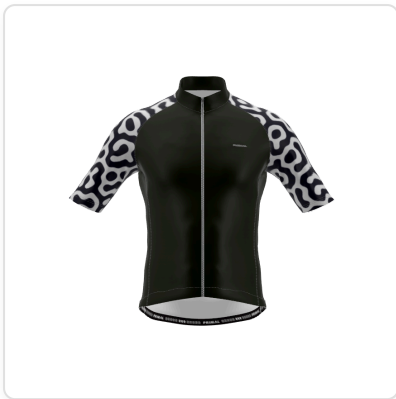

Production Order ref: M - 1772128800883

Configuration: [3d93bf72-3318-4915-a4e7-3c63307a57a7](#)

Date: 2/26/2026

PRIMAL

Product: Mens Prisma

Size: X

[SVG Download](#)

Design: Men Design Prisma Jersey 1 **Code:** M

Design and Color Specifications:

PROPERTY	PLAIN COLOR	GRADIENT COLOR
Primary	#1A1F00	-
Secondary	#ffffff	-
Accent	#000000	-
Accent2	#eeeeee	-
Accent3	#FFFFFF	-
Collar	#1A1F00	-
Cuff	#eeeeee	-
Side_panel	#1A1F00	-
Hem	#FFFFFF	-