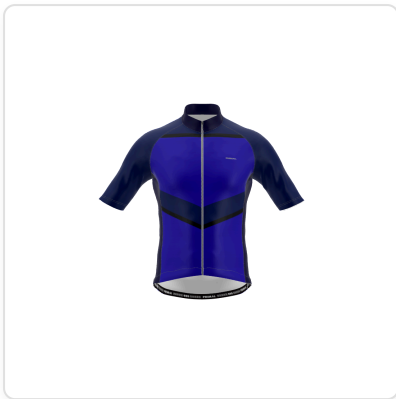

Production Order ref: M - 1781535600888

Configuration: [27bb7677-87ac-48e7-8d5c-0877bf0d4f33](#)

Date: 6/15/2026

PRIMAL

Product: Mens Prisma **Size:** X

Design: Starter 01 **Code:** M

[SVG Download](#)

Design and Color Specifications:

Design and Color Specifications:

PROPERTY	PLAIN COLOR	GRADIENT COLOR
Primary	#2F11C7	-
Secondary	#002063	-
Accent	#000000	-
Accent2	#eeeeee	-
Accent3	#FFFFFF	-
Collar	#11054D	-
Cuff	#eeeeee	-
Side_panel	#11054D	-
Hem	#FFFFFF	-