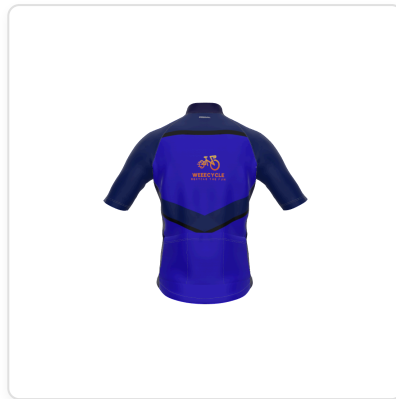

Production Order ref: M - 1781535600888

Configuration: [27bb7677-87ac-48e7-8d5c-0877bf0d4f33](#)

Date: 6/15/2026

PRIMAL

Product: Mens Prisma **Size:** X

Design: Starter 01 **Code:** M

[SVG Download](#)

Design and Color Specifications:

Design and Color Specifications:

PROPERTY	PLAIN COLOR	GRADIENT COLOR
Primary	#2F11C7	-
Secondary	#002063	-
Accent	#000000	-
Accent2	#eeeeee	-
Accent3	#FFFFFF	-
Collar	#11054D	-
Cuff	#eeeeee	-
Side_panel	#11054D	-
Hem	#FFFFFF	-