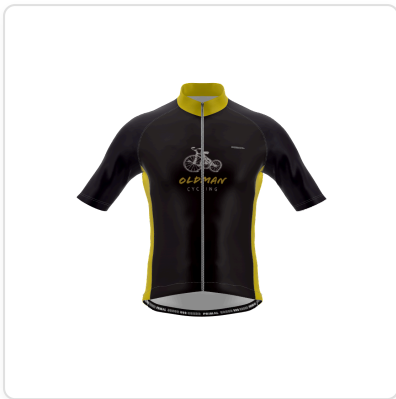

Production Order ref: M - 1767808800878

Configuration: [ae461777-2cac-4910-861d-5429cf9b5c25](#)

Date: 1/7/2026

**PRIMAL**

**Product:** Mens Prisma

**Size:** X

[SVG Download](#)

**Design:** Men Design Prisma Jersey 1 **Code:** M

## Design and Color Specifications:

PROPERTY	PLAIN COLOR	GRADIENT COLOR
Primary	#1A0009	-
Secondary	#19001E	-
Accent	#000000	-
Accent2	#eeeeee	-
Accent3	#FFFFFF	-
Collar	#FFE400	-
Cuff	#eeeeee	-
Side_panel	#FFE400	-
Hem	#FFFFFF	-

## Typography and Numbering:

---

#	VALUE	FONT	COLOR
1	OldManCycling.com	Arial	#FFE400