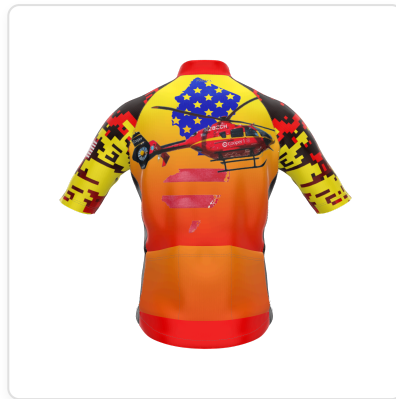

Production Order ref: M - 1781719200884

Configuration: [0755db6d-db13-4a57-852d-45e69db3d191](#)

Date: 6/17/2026

**PRIMAL**

**Product:** Mens Prisma

**Size:** X

[SVG Download](#)

**Design:** Men Camo Sleeve Prisma Jersey **Code:** M

## Design and Color Specifications:

---

PROPERTY	PLAIN COLOR	GRADIENT COLOR
Accent	#FFEF28	-
Collar	#FE0406	-
Accent2	#FE0406	-
Primary	#FFEF28	#FE0406
Secondary	#230402	#FE0406
Side_panel	#1A0009	-