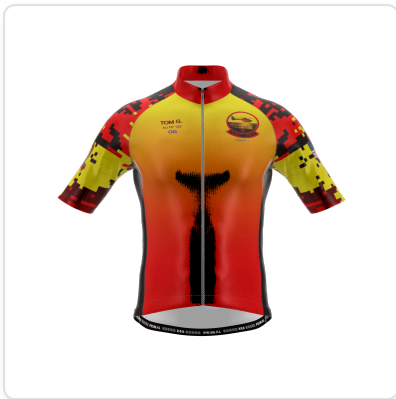

Production Order ref: M - 1781719200884

Configuration: [0755db6d-db13-4a57-852d-45e69db3d191](#)

Date: 6/17/2026

**PRIMAL**

**Product:** Mens Prisma

**Size:** X

[SVG Download](#)

**Design:** Men Camo Sleeve Prisma Jersey **Code:** M