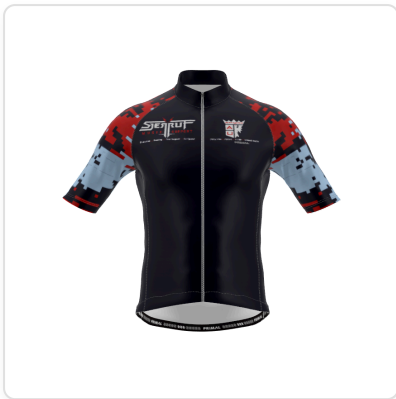

Production Order ref: M - 1778425200879

Configuration: [e483171d-5f15-4c06-81d2-eff038d39391](#)

Date: 5/10/2026

PRIMAL

Product: Mens Prisma

Size: X

[SVG Download](#)

Design: Men Camo Sleeve Prisma Jersey **Code:** M

Design and Color Specifications:

Design and Color Specifications:

PROPERTY	PLAIN COLOR	GRADIENT COLOR
Primary	#080323	-
Secondary	#080323	-
Accent	#C4E3FF	-
Accent2	#CD0E06	-
Accent3	#FFFFFF	-
Collar	#080323	-
Cuff	#eeeeee	-
Side_panel	#080323	-
Hem	#FFFFFF	-