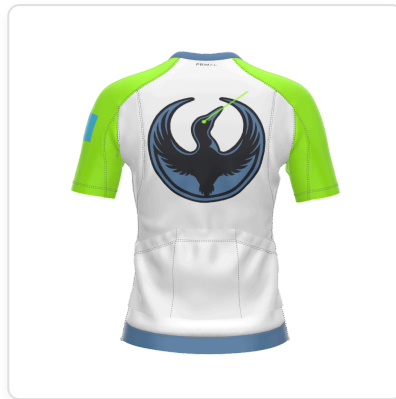

Production Order ref: W - 1773500400887

Configuration: [8c826929-6b95-4c6e-a32a-0446efbeddac](#)

Date: 3/14/2026

PRIMAL

Product: Womens Omni

Size: X

[SVG Download](#)

Design: Women Design Omni 1 **Code:** W

Design and Color Specifications:

PROPERTY	PLAIN COLOR	GRADIENT COLOR
Hem	#668AAE	-
Collar	#668AAE	-
Primary	#ffffff	-
Secondary	#ADFF2F	-

Team Members:

#	NAME	NUMBER	SIZE	QUANTITY
1	Player Name 1	1	L	1

Downloads: