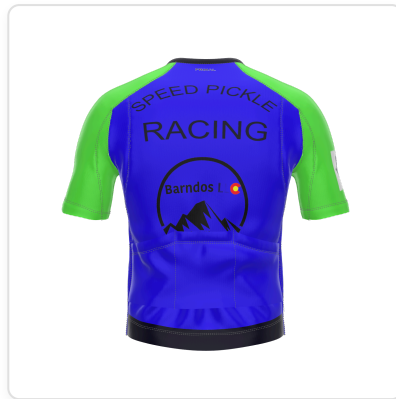

Production Order ref: M - 1782604800907

Configuration: [d1c69e50-056a-48f6-bb4e-91755700abb0](#)

Date: 6/28/2026

PRIMAL

Product: Mens Omni **Size:** X

Design: Men Design Omni 1 **Code:** M

[SVG Download](#)

Design and Color Specifications:

Design and Color Specifications:

PROPERTY	PLAIN COLOR	GRADIENT COLOR
Primary	#3315F3	-
Secondary	#69ef54	-
Collar	#080323	-
Hem	#080323	-

Typography and Numbering:

#	VALUE	FONT	COLOR
1	SPEED PICKLE	Arial	#080323
2	RACING	Arial	#080323
3	SPEED PICKLE	Arial	#080323
4	RACING	Arial	#080323