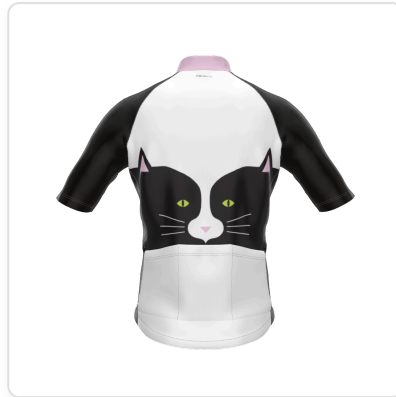

Production Order ref: M - 1772377200887

Configuration: [1814a966-53e8-4117-9837-e6cb292bb0cf](#)

Date: 3/1/2026

PRIMAL

Product: Mens Prisma

Size: X

[SVG Download](#)

Design: Men Design Prisma Jersey 1 **Code:** M

Design and Color Specifications:

PROPERTY	PLAIN COLOR	GRADIENT COLOR
Primary	#ffffff	-
Secondary	#000000	#251400
Accent	#251400	-
Accent2	#251400	-
Accent3	#251400	-
Collar	#EECDE2	-
Cuff	#251400	-
Side_panel	#000000	-
Hem	#251400	-