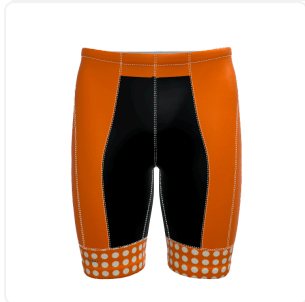

Production Order ref: M-1747018800882

Configuration: [70332002-5f3c-4d10-9e30-b7463c80af49](https://www.primalwear.com/70332002-5f3c-4d10-9e30-b7463c80af49)

Date: 5/12/2025

Product: Mens Prisma Shorts **Design:** Starter 01 **Size:** X **Code:** M

[SVG Download](#)

Design and Color Specifications:

Property	Plain Color	Gradient Color
Hem	#FFFFFF	-
Cuff	#eeeeee	-
Accent	#ffffff	-
Collar	#FF7D01	-
Accent2	#eeeeee	-
Accent3	#FFFFFF	-
Primary	#FF7D01	-
Secondary	#FF7D01	-
Side_panel	#ffffff	-