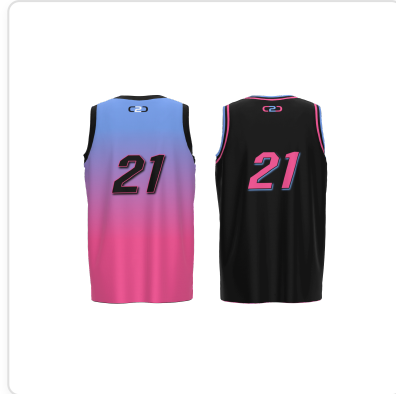

Production Order ref: BBT_R8CR - 1776502800894

Configuration: [be2bc911-506f-4cc3-bcaa-423e79c44f51](#)

Date: 4/18/2026

Product: Core Reversible Singlet Custom **Size:** X

Design: Miami Gradient

Code: BBT_R8CR

[SVG Download](#)

Design and Color Specifications:

Design and Color Specifications:

PROPERTY	PLAIN COLOR	GRADIENT COLOR
Accent	#ff67a5	-
Accent2	#81a7ed	-
Primary	#050505	-
Secondary	#81a7ed	#ff67a5